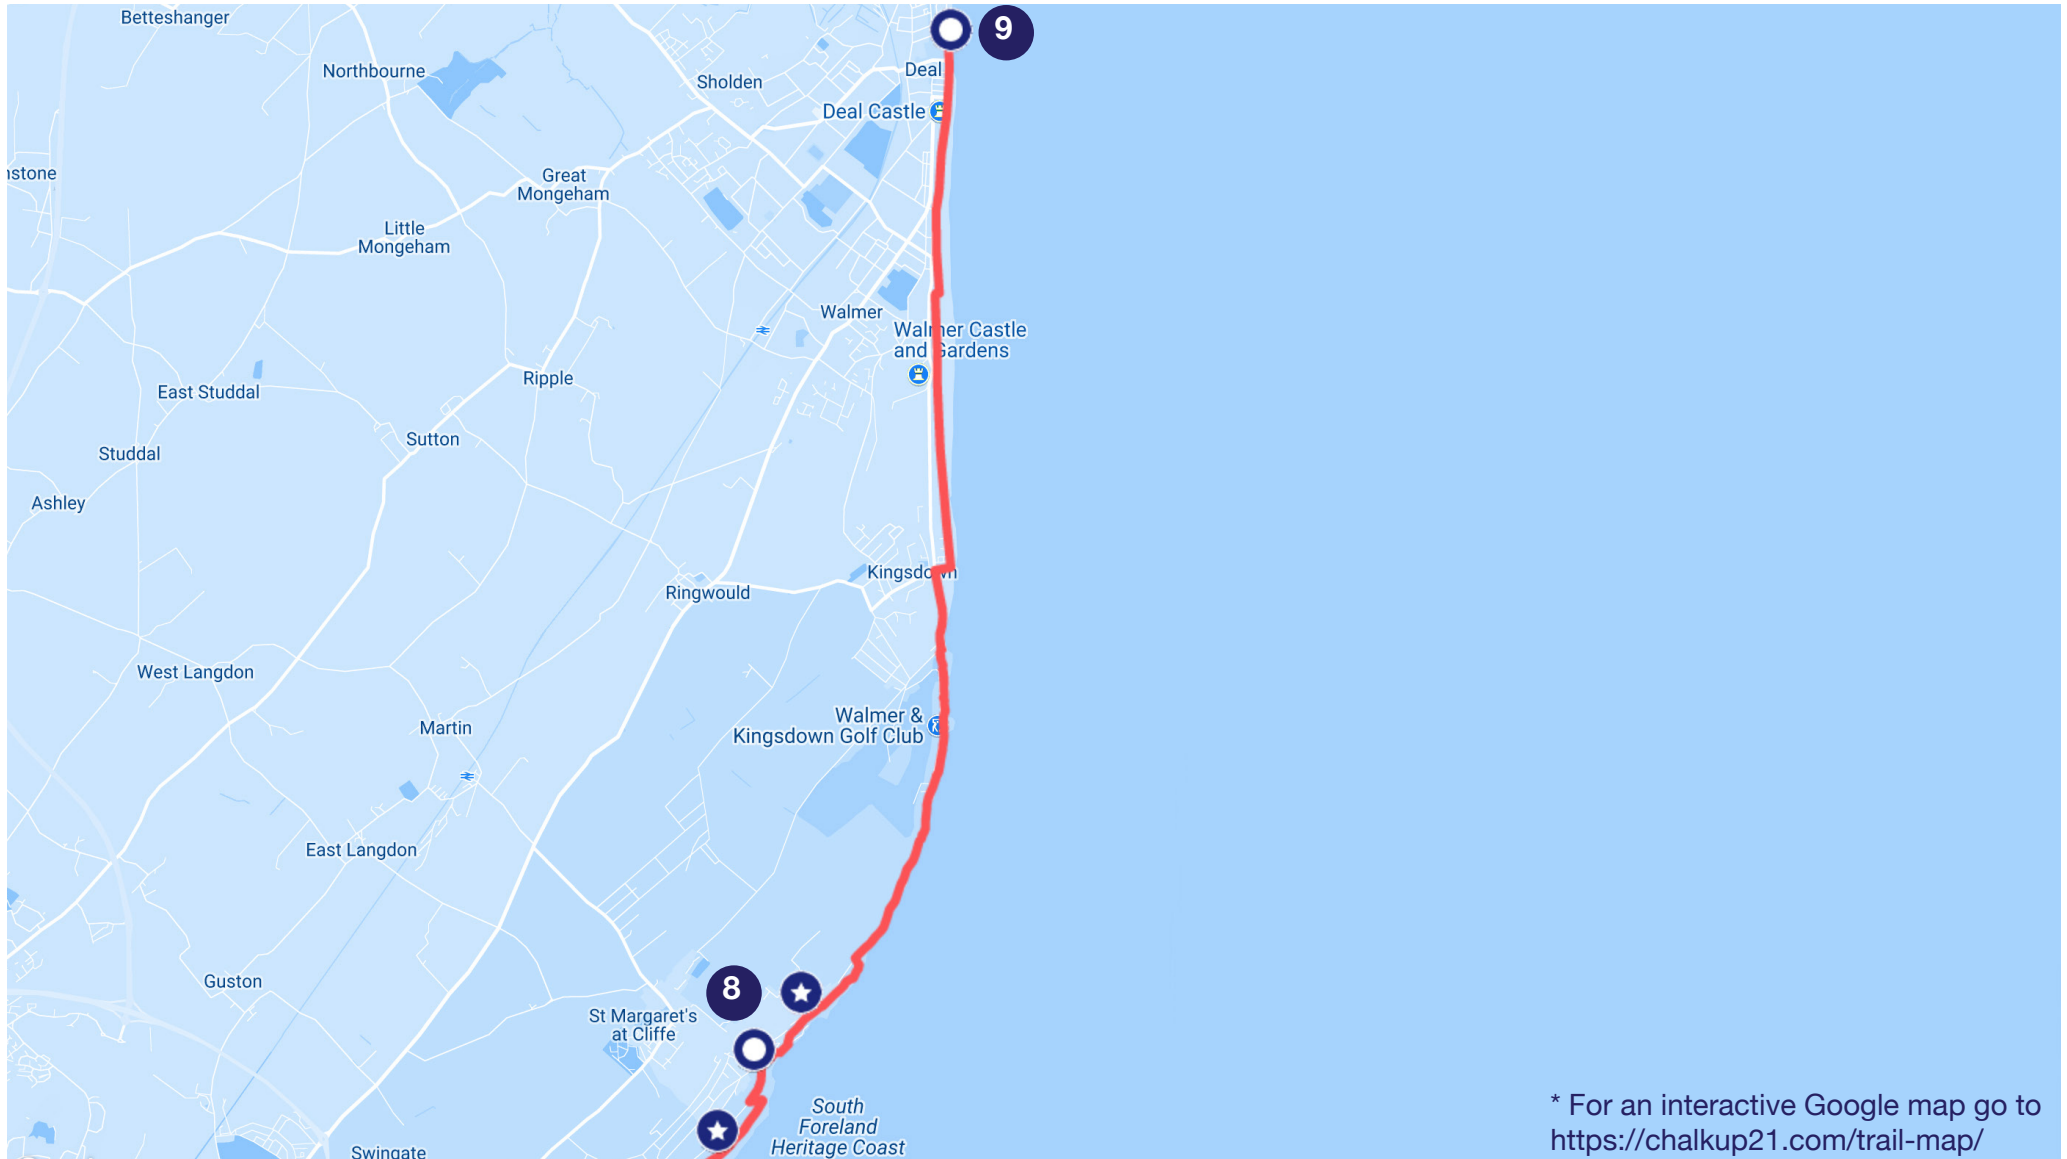

ST. MARGARET'S BAY TO DEAL // This map shows the route from St. Margaret's Bay to Deal including 2 of the 9 structures along the CHALKUP21 Trail:

- 8. "The Pines Calyx", St. Margaret's Bay
- 9. "The Deal Pier Café", Deal

* For an interactive Google map go to <https://chalkup21.com/trail-map/>