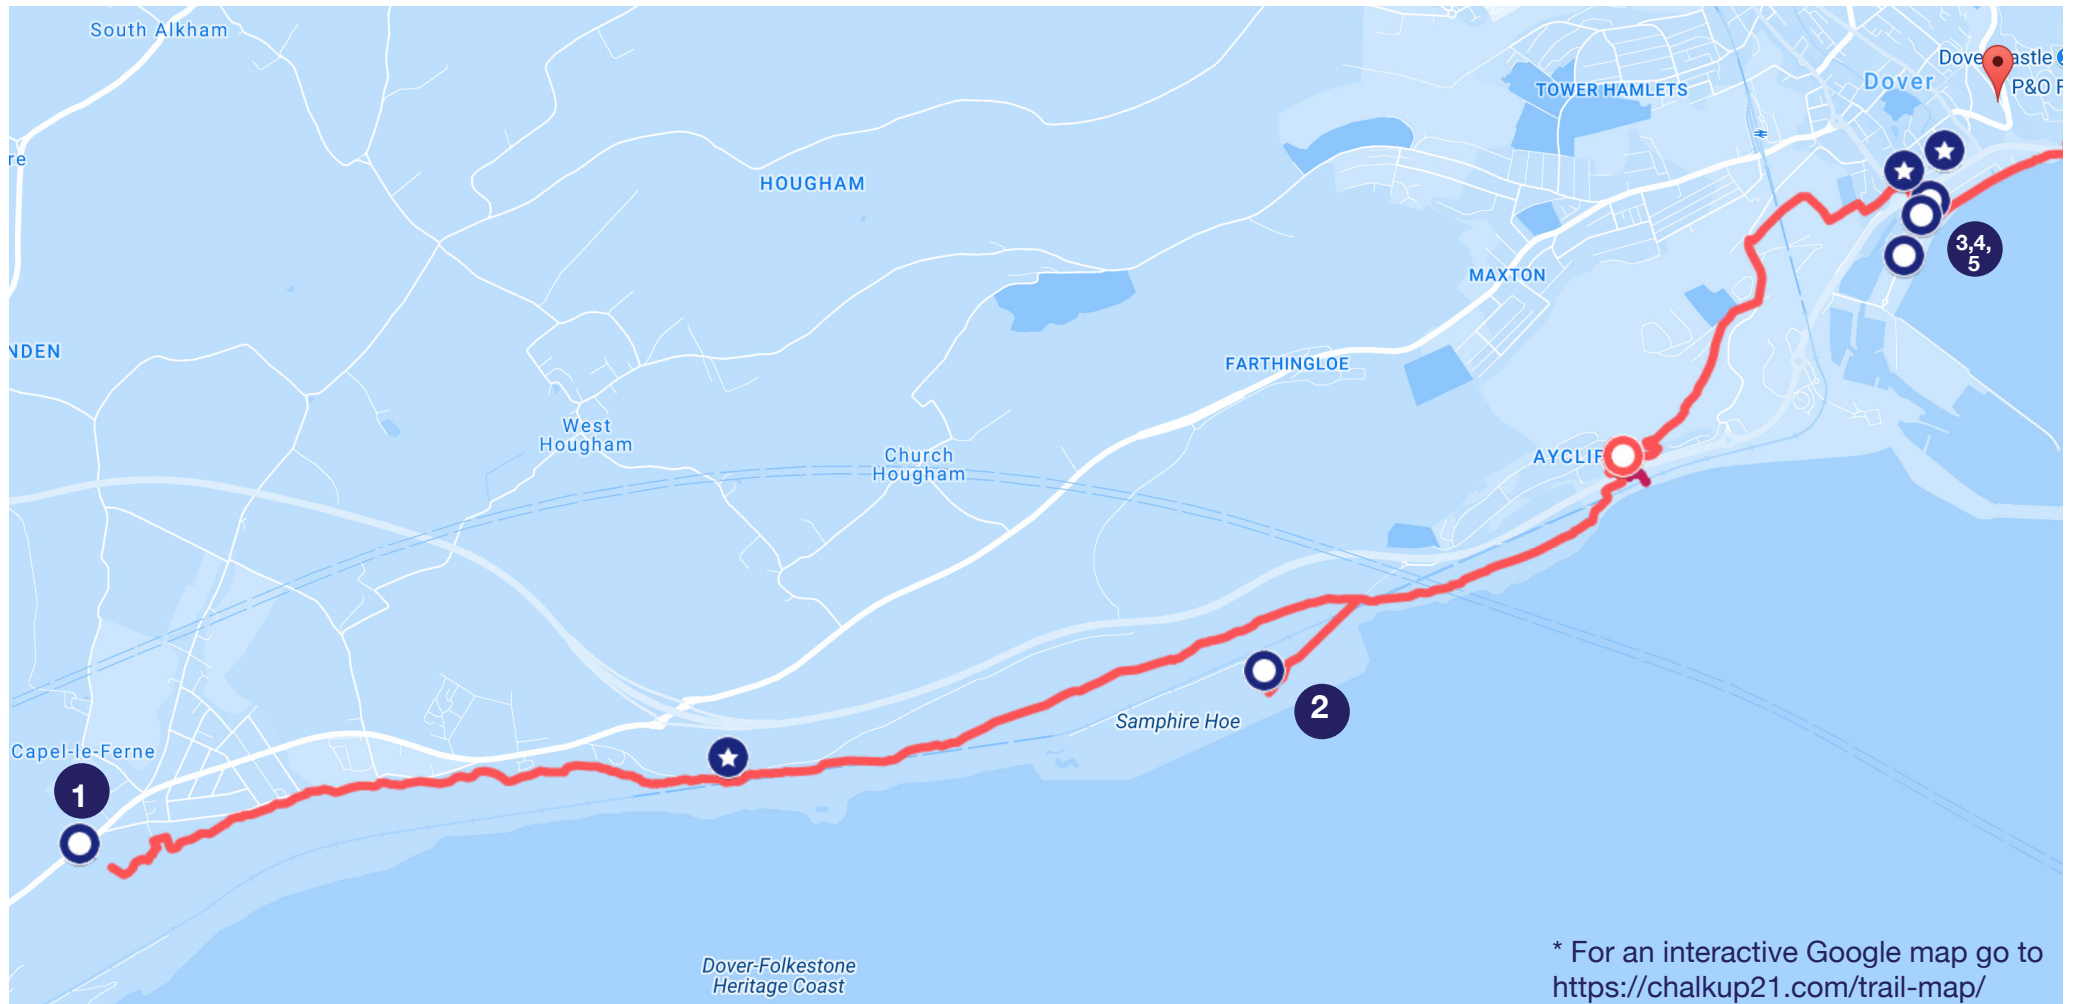

CHALK UP21

CAPEL-LE-FERNE TO DOVER // This map shows the route from Capel-le-Ferne near Folkestone to Dover including 6 of the 9 structures along the CHALKUP21 Trail:

1. "The Wing" (Battle of Britain Memorial), Capel-le-Ferne
2. "Samphire Hoe Education Shelter", Samphire Hoe
3. "Three Waves", Dover Esplanade
4. "Dover Sea Sports Centre", Dover Esplanade
5. "Start/Finish Line" (North Downs Way End of Trail Marker), Dover Esplanade

* For an interactive Google map go to <https://chalkup21.com/trail-map/>